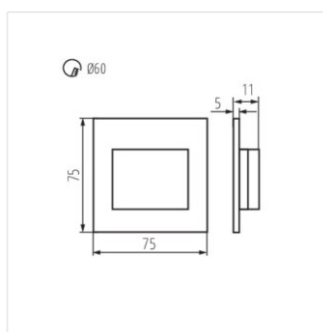

### LED schodišťové svítidlo

ERINUS LED P68 O B-WW CZ

ERINUS LED P68 O B-NW CZ

ERINUS LED P68 LL B-WW CZ

ERINUS LED P68 LL B-NW CZ

ERINUS LED L

ERINUS LED O

ERINUS LED LL