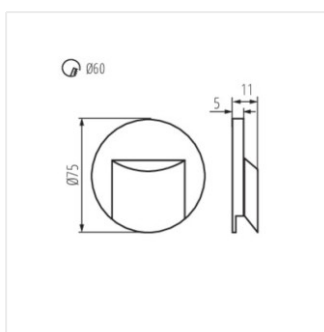

### LED schodišťové svítidlo

ERINUS LED P68 O B-WW CZ

ERINUS LED P68 O B-NW CZ

ERINUS LED P68 LL B-WW CZ

ERINUS LED P68 LL B-NW CZ

ERINUS LED L

ERINUS LED O

ERINUS LED LL