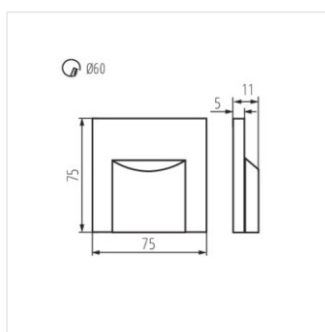

### LED schodišťové svítidlo

ERINUS LED P68 O B-WW CZ

ERINUS LED P68 O B-NW CZ

ERINUS LED P68 LL B-WW CZ

ERINUS LED P68 LL B-NW CZ

ERINUS LED L

ERINUS LED O

ERINUS LED LL