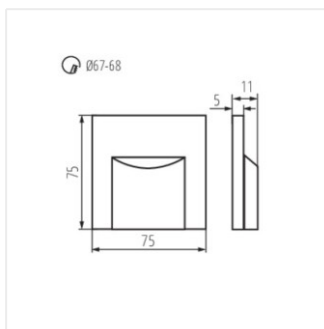

ERINUS LED P68 L CZ