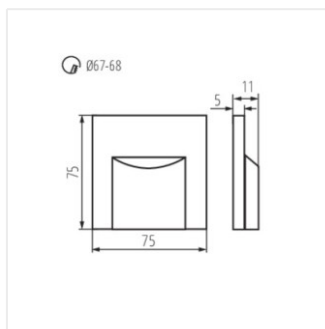

ERINUS LED P68 LL CZ