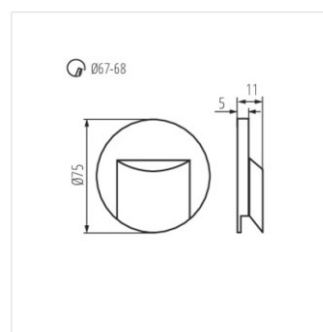

### LED schodišťové svítidlo

ERINUS LED P68 O B-WW CZ

ERINUS LED P68 O B-NW CZ

ERINUS LED P68 LL B-WW CZ

ERINUS LED P68 LL B-NW CZ

ERINUS LED L

ERINUS LED O

ERINUS LED LL