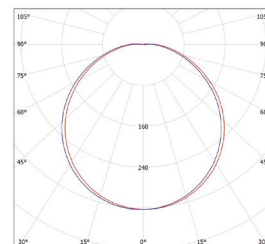

LED MANA 16W NW