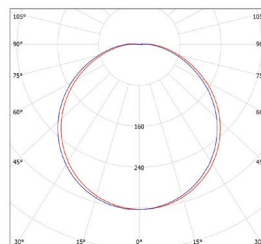

## LED MANA SQUARE

220-240V-  
50/60Hz

+ TIME -  
10s-3min

+ LUX -  
3-2000

IP 20

max 6m

360°

120°

\*  
-20+40°C

120°

50 000

ON  
OFF  
100 000

CE

RoHS

NEUTRAL  
WHITE

LED MANA 12W NW