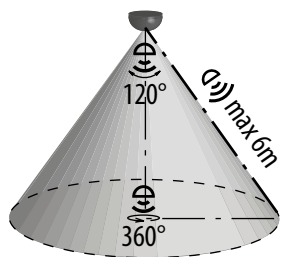

## LED MANA SQUARE

220-240V-  
50/60Hz

+ TIME -  
10s-3min

+ LUX -  
3-2000

IP 20

max 6m

360°

120°

\*  
-20+40°C

120°

50 000

ON  
OFF  
100 000

CE

RoHS

NEUTRAL  
WHITE

LED MANA 12W NW