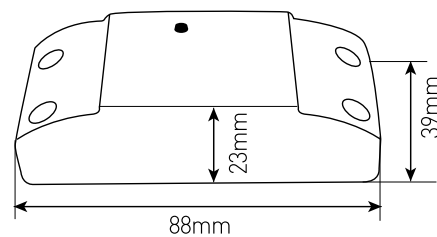

Powered By
tuya

Powered by
Smart Life

android

iOS

| WiFi ON/OFF SWITCH | GXSH095 | 8592660139951 | 90-250V AC | 90-250V AC | 2200VA/10A |
|--------------------|---------|---------------|------------|------------|------------|
| | | | | | |